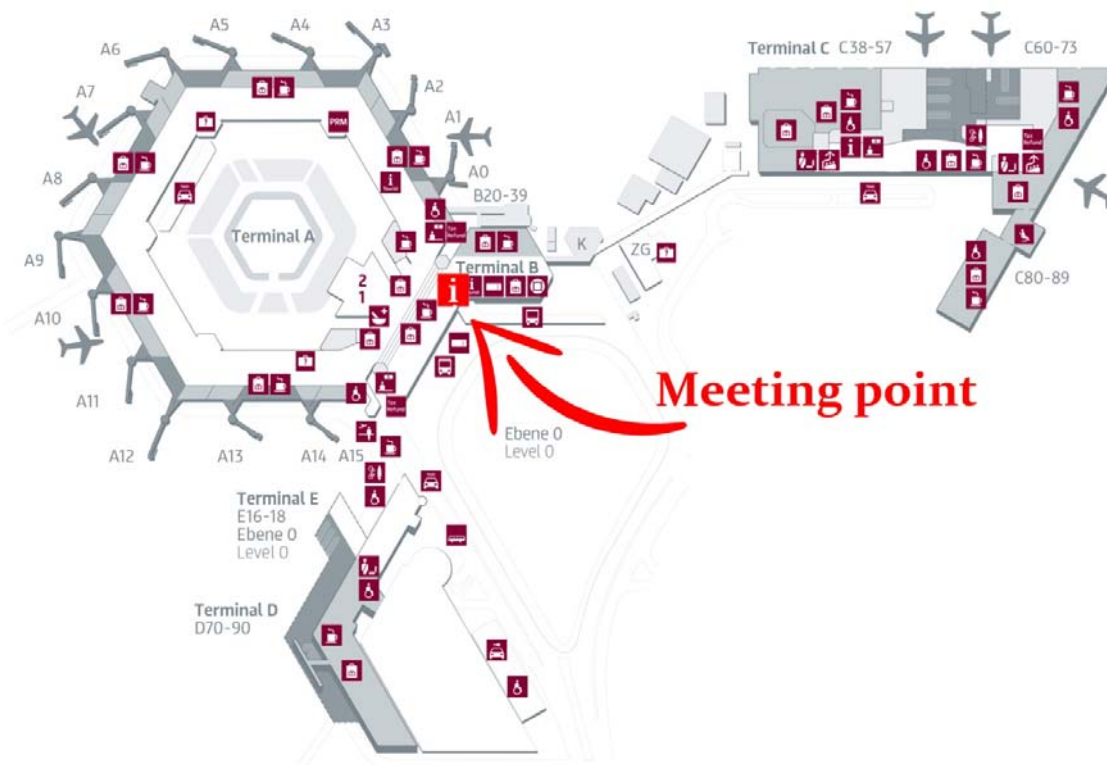

Transfer from TEGEL airport

The volunteers will be waiting for you near the tourist information centre (in the main hall between Terminal A and B). They will take you to the shuttle.

Flughafen Berlin-Tegel Terminal

Transfer from SCHÖNEFELD airport

Meeting point at the entrance of terminal A.

Flughafen Berlin-Schönefeld Terminal

Transfer from POZNAN airport

Meeting point at the main entrance. Volunteers will be waiting there.

Transfer from ZIELONA GÓRA airport / BABIMOST

Meeting point at the one and only entrance of the airport.
