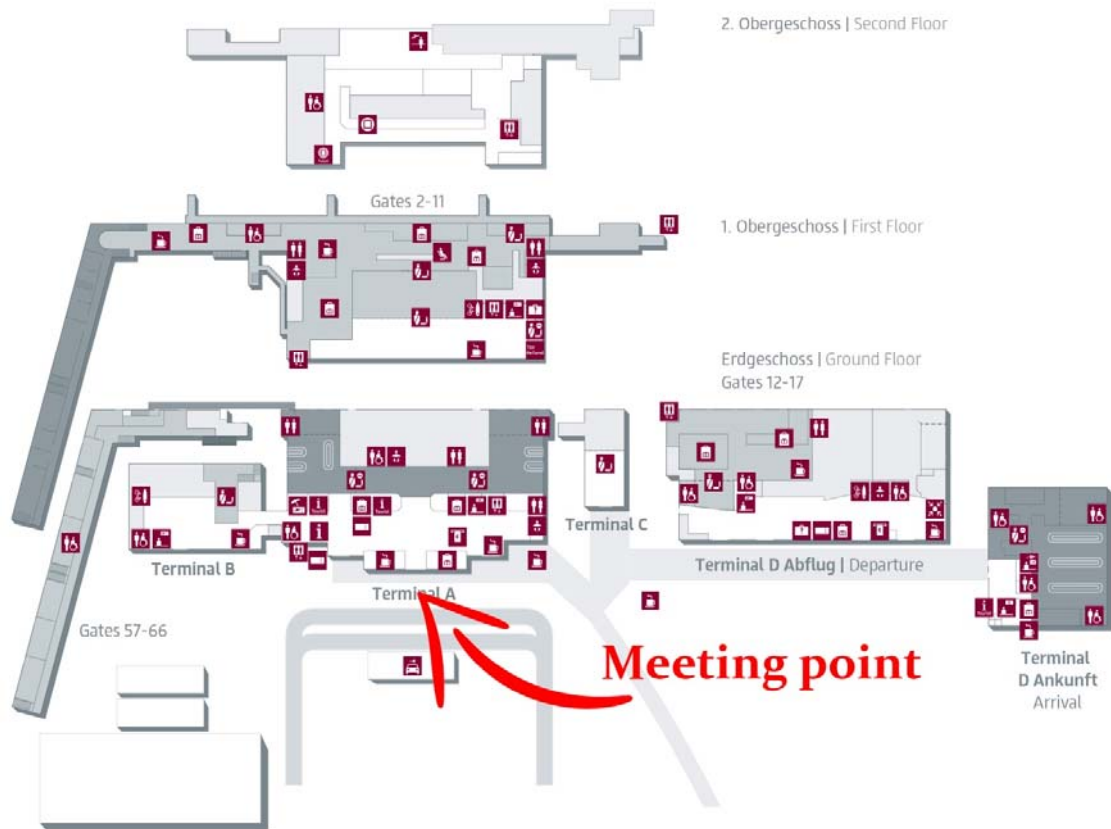

Transfer from TEGEL airport

The volunteers will be waiting for you near the tourist information centre (in the main hall between Terminal A and B). They will take you to the shuttle.

Flughafen Berlin-Tegel Terminal

Transfer from SCHÖNEFELD airport

Meeting point at the entrance of terminal A.

Flughafen Berlin-Schönefeld Terminal

Transfer from POZNAN airport

Meeting point at the main entrance. Volunteers will be waiting there.

Transfer from ZIELONA GÓRA airport / BABIMOST

Meeting point at the one and only entrance of the airport.
