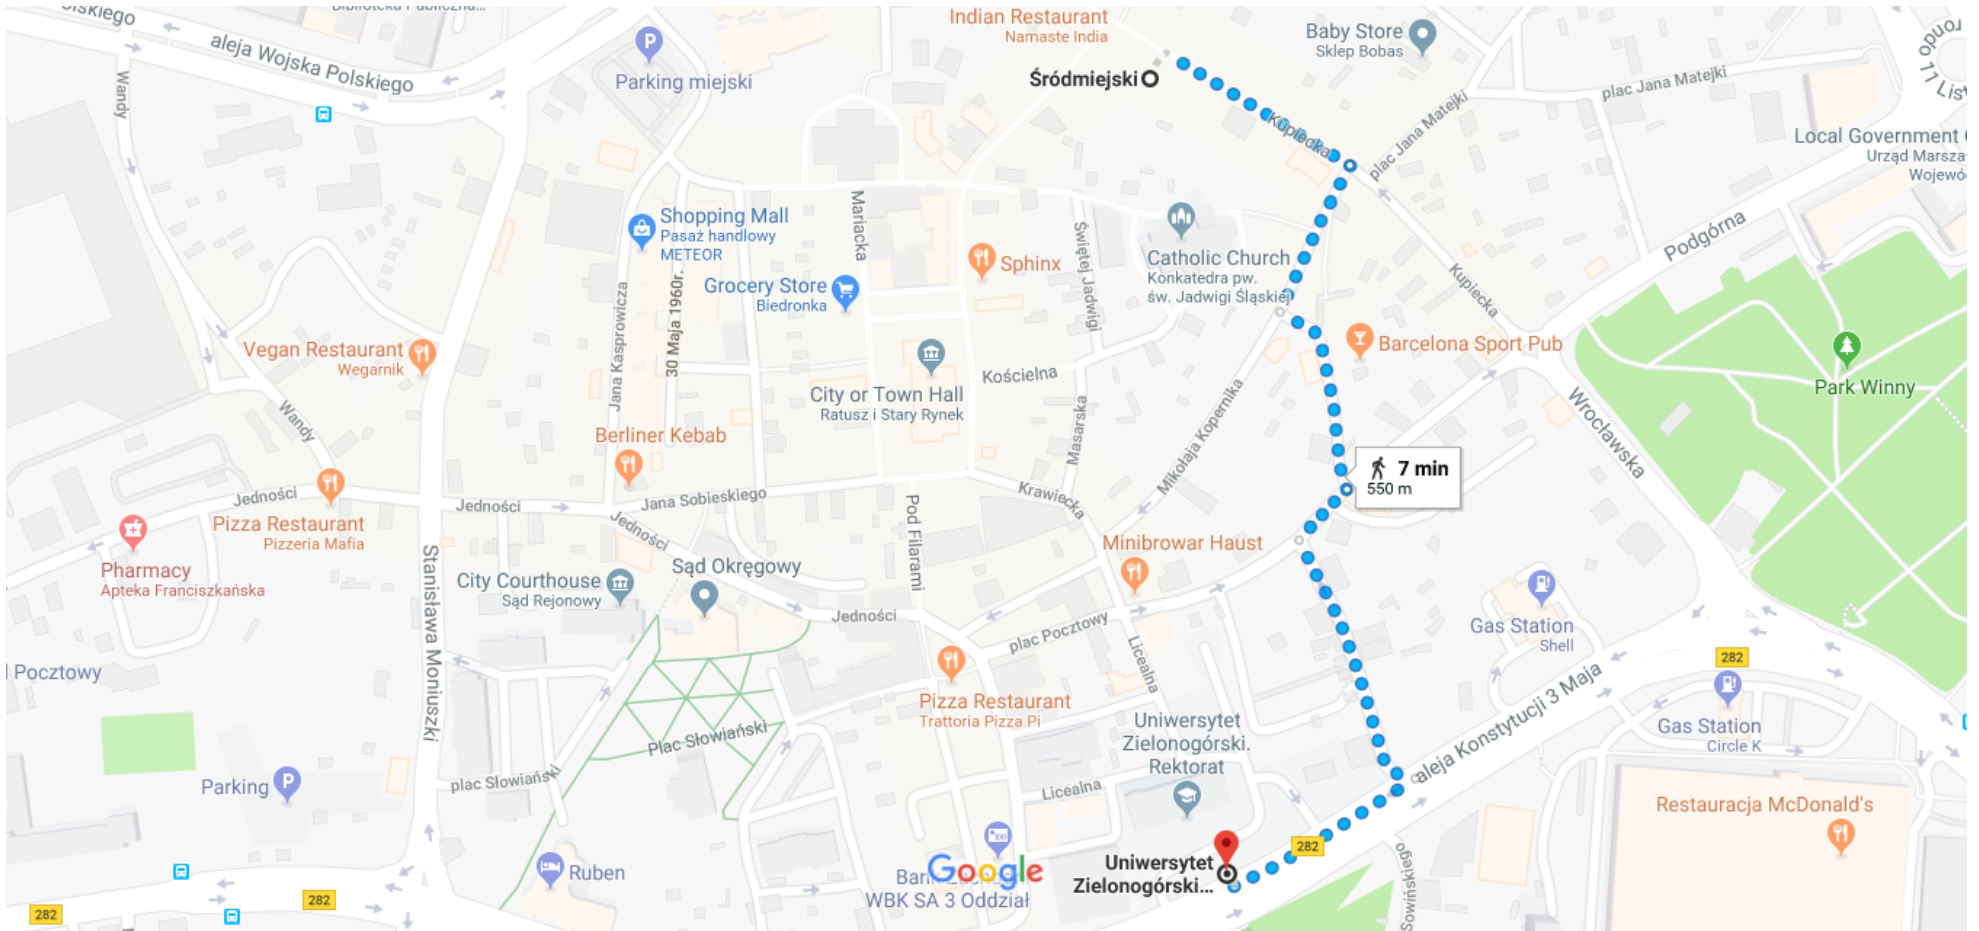

BUS TRANSFER

Map data ©2018 Google 50 m

via Ciesielska

7 min

550 m